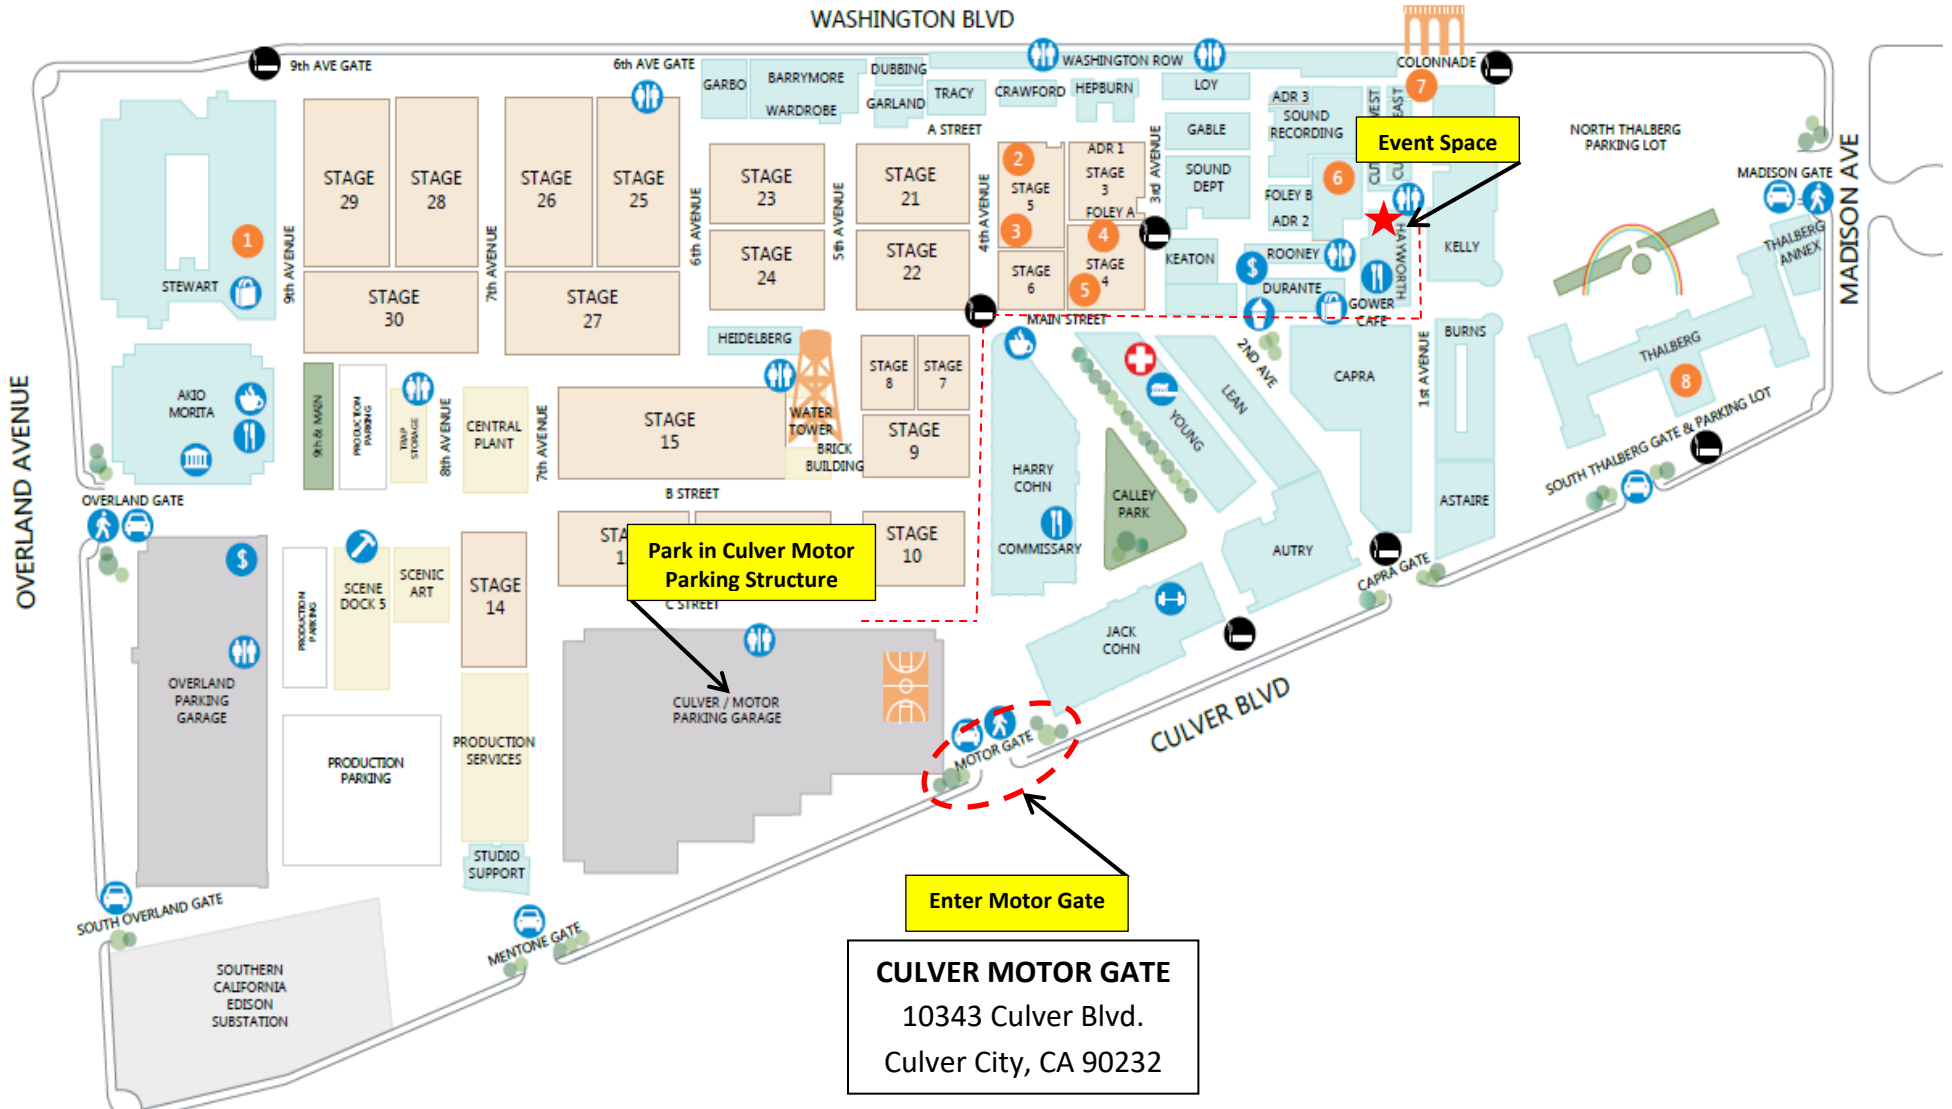

DIRECTIONS

SOUTHBOUND 405 FREEWAY

- Exit at **Washington / Culver Blvd.** off-ramp
- Right on **Sawtelle Blvd.**
- Right on **Washington:**
 - Overland Gate: Right on **Overland**
 - Madison Gate: Right on **Madison**
 - Culver Gate: Right on **Overland**, Left on **Culver**

NORTHBOUND 405 FREEWAY

- Exit at the **Culver Blvd.** offramp
- Right on **Culver:**
 - Overland Gate: Left on **Overland**
 - Madison Gate: Left on **Madison**
 - Culver Gate: Left on **Motor**

WEST SANTA MONICA I-10 FREEWAY

- Exit and make a left on **Overland Avenue:**
 - Overland Gate: Between Washington Blvd. & Culver Blvd. on your left hand side
 - Madison Gate: Left on **Washington Blvd.**, Right on **Madison Avenue**
 - Culver Gate: Left on **Culver**, Left on **Motor**

CULVER MOTOR GATE
 10343 Culver Blvd.
 Culver City, CA 90232